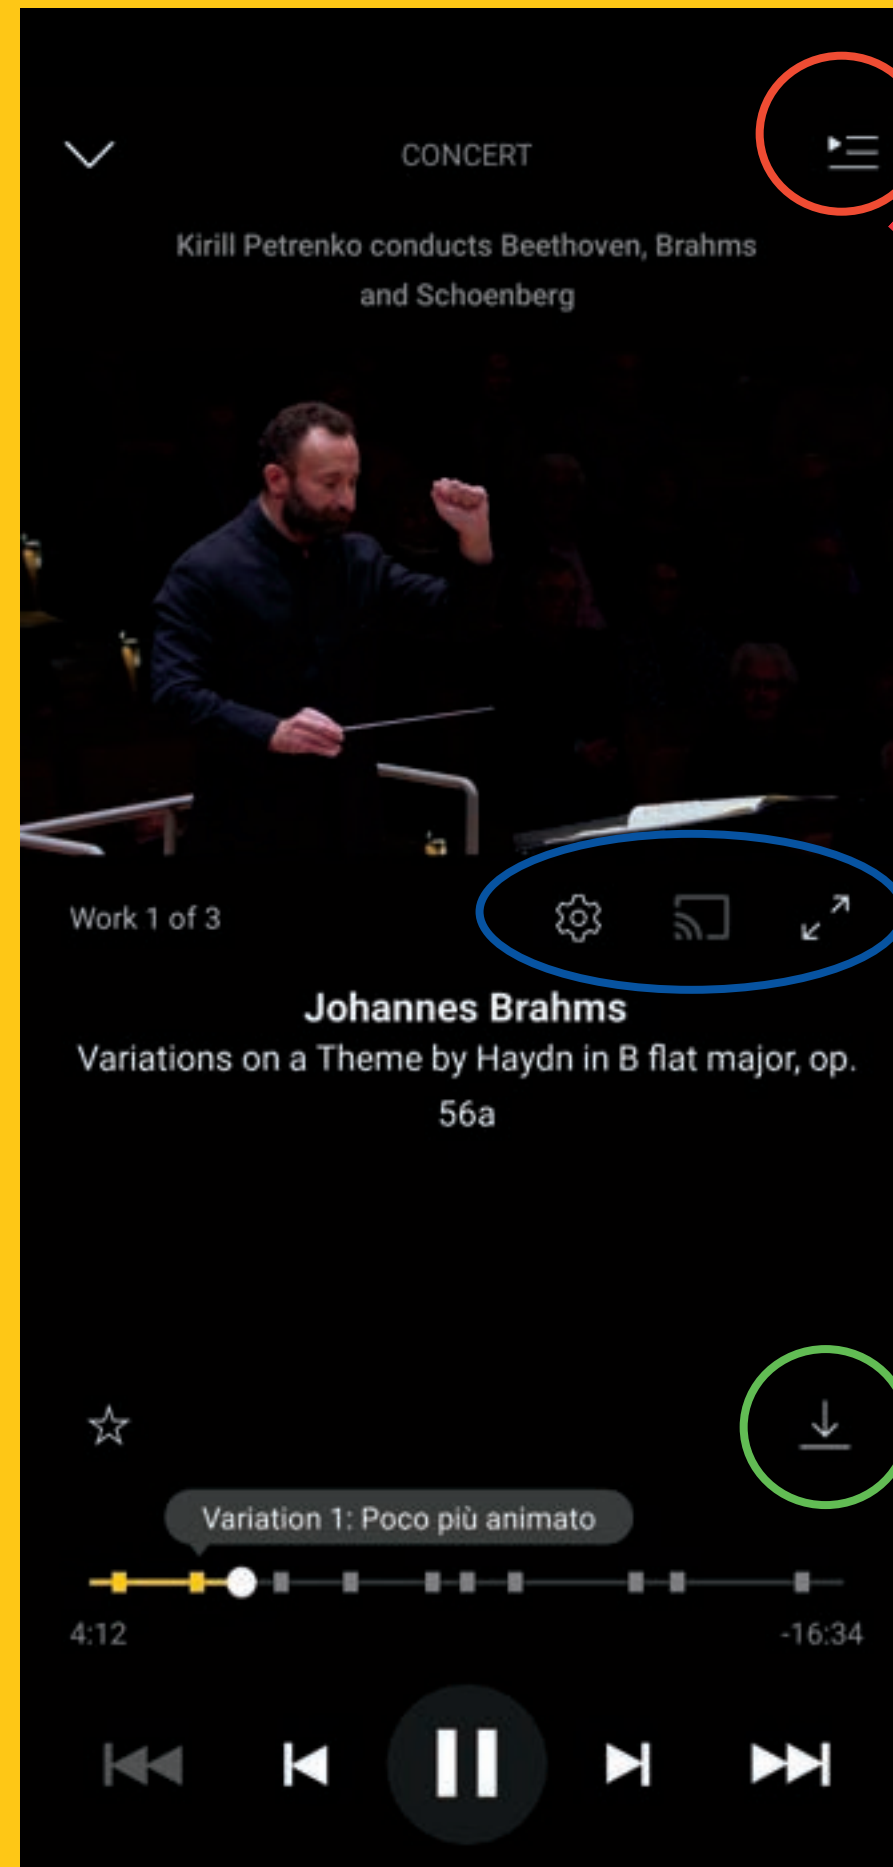

● Audio quality or TV connection

● Offline mode

- Tap the '↓'

- Check the status in 'WORKS'

- Play the downloaded music here:

[Account] → [Downloads]

[WORKS]

[DOWNLOADS]