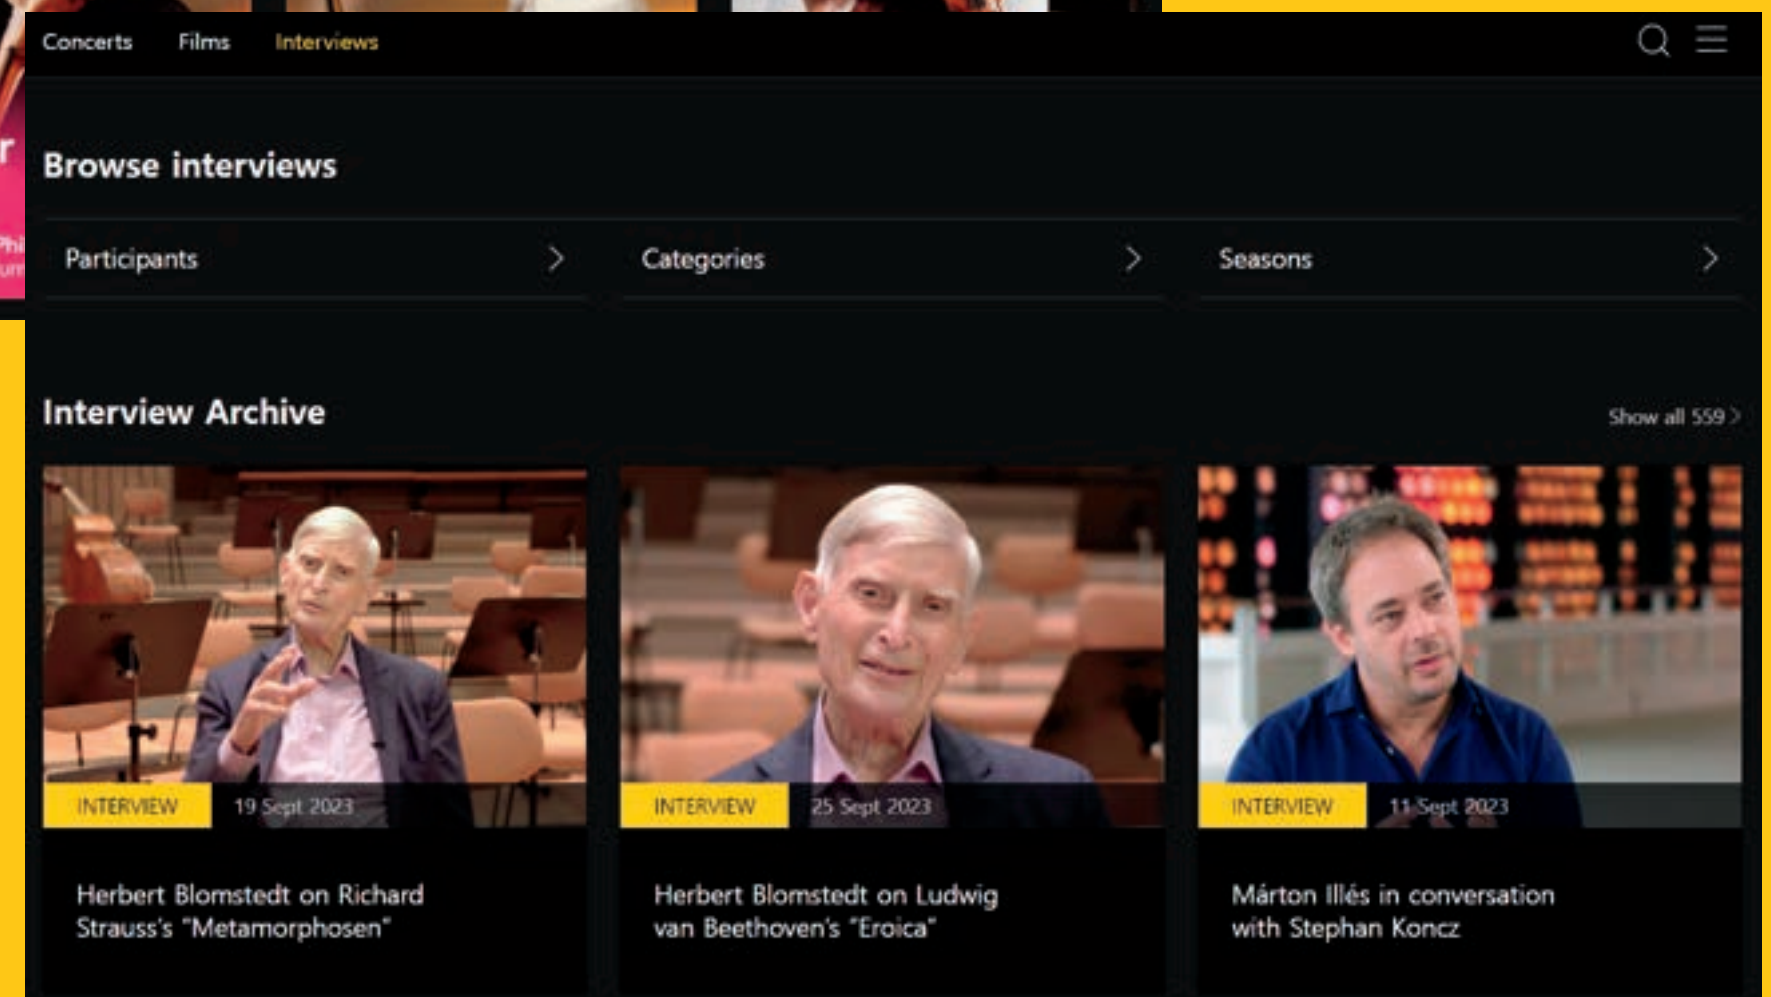

Films, Interviews

Concerts / Films / Interviews

The archive also offers fascinating insights behind the scenes, with numerous interviews with members of the Berliner Philharmoniker and their world-famous guests, as well as portrait and documentary films.