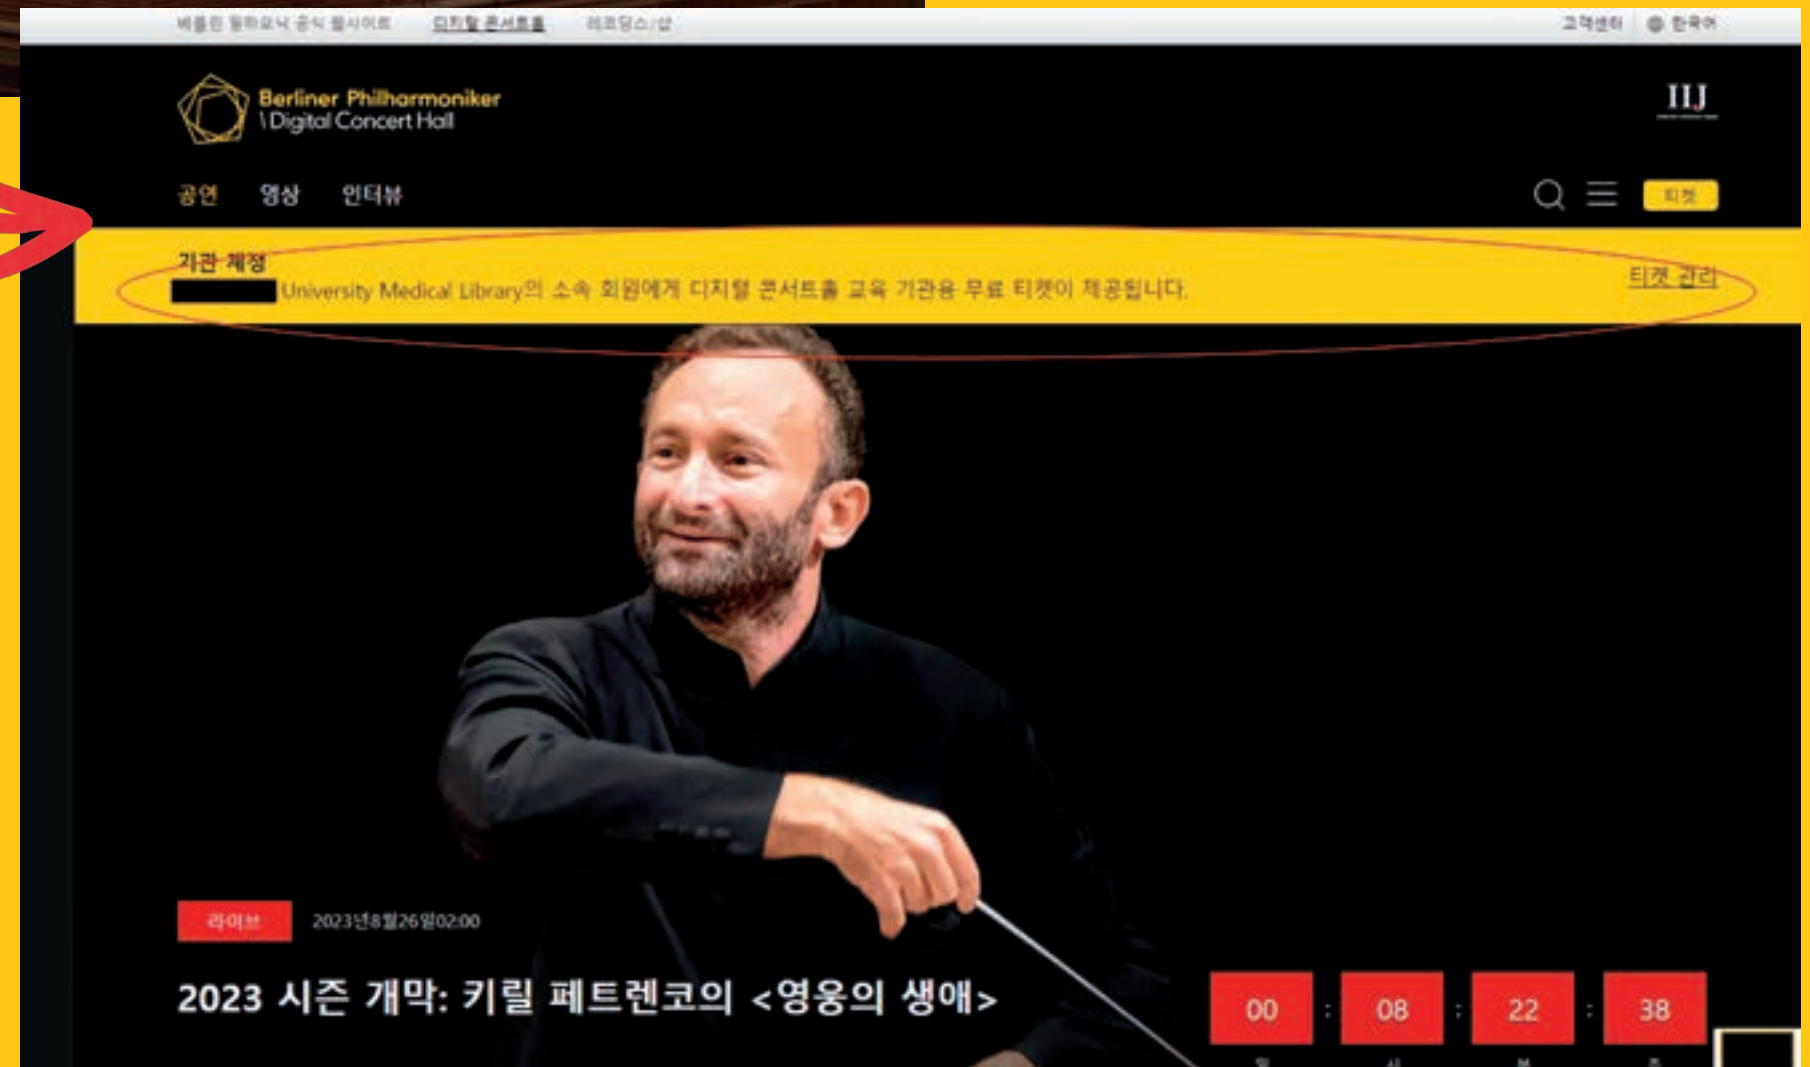

Access to the Fantastic experiences (2)

- Select “Free Institution account ticket”
- This is what the institutional page will look like if accessed in the network of your university 🖱️

important

The initial account creation can only be done while you are in the network on campus. Afterward, you can enjoy the Digital Concert Hall anywhere.