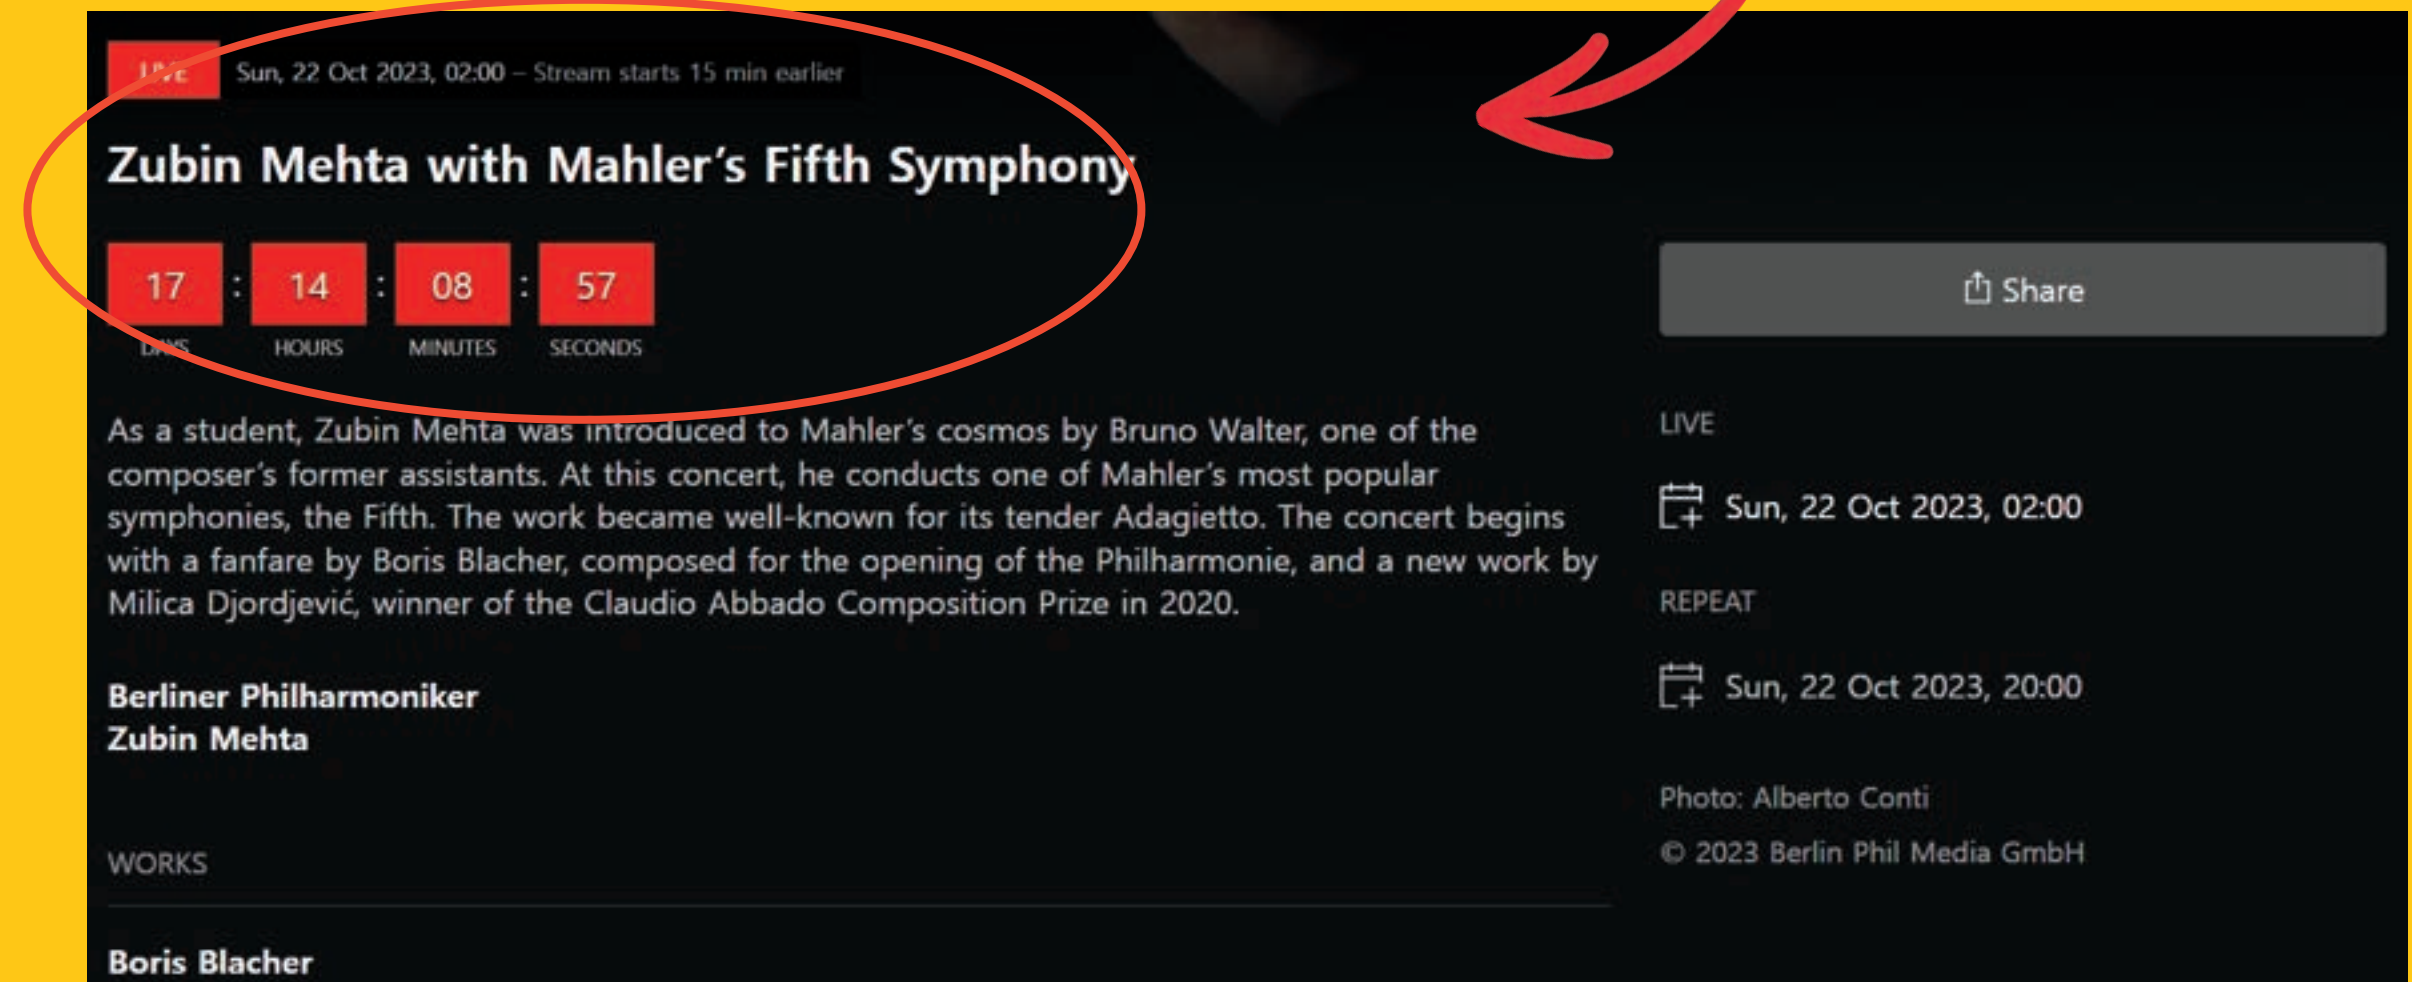

Concerts (4)

Concerts / Films / Interviews

● Next live streams

- Every week, you can watch a live broadcast or a new concert recording
- Until the live event (Korean time)