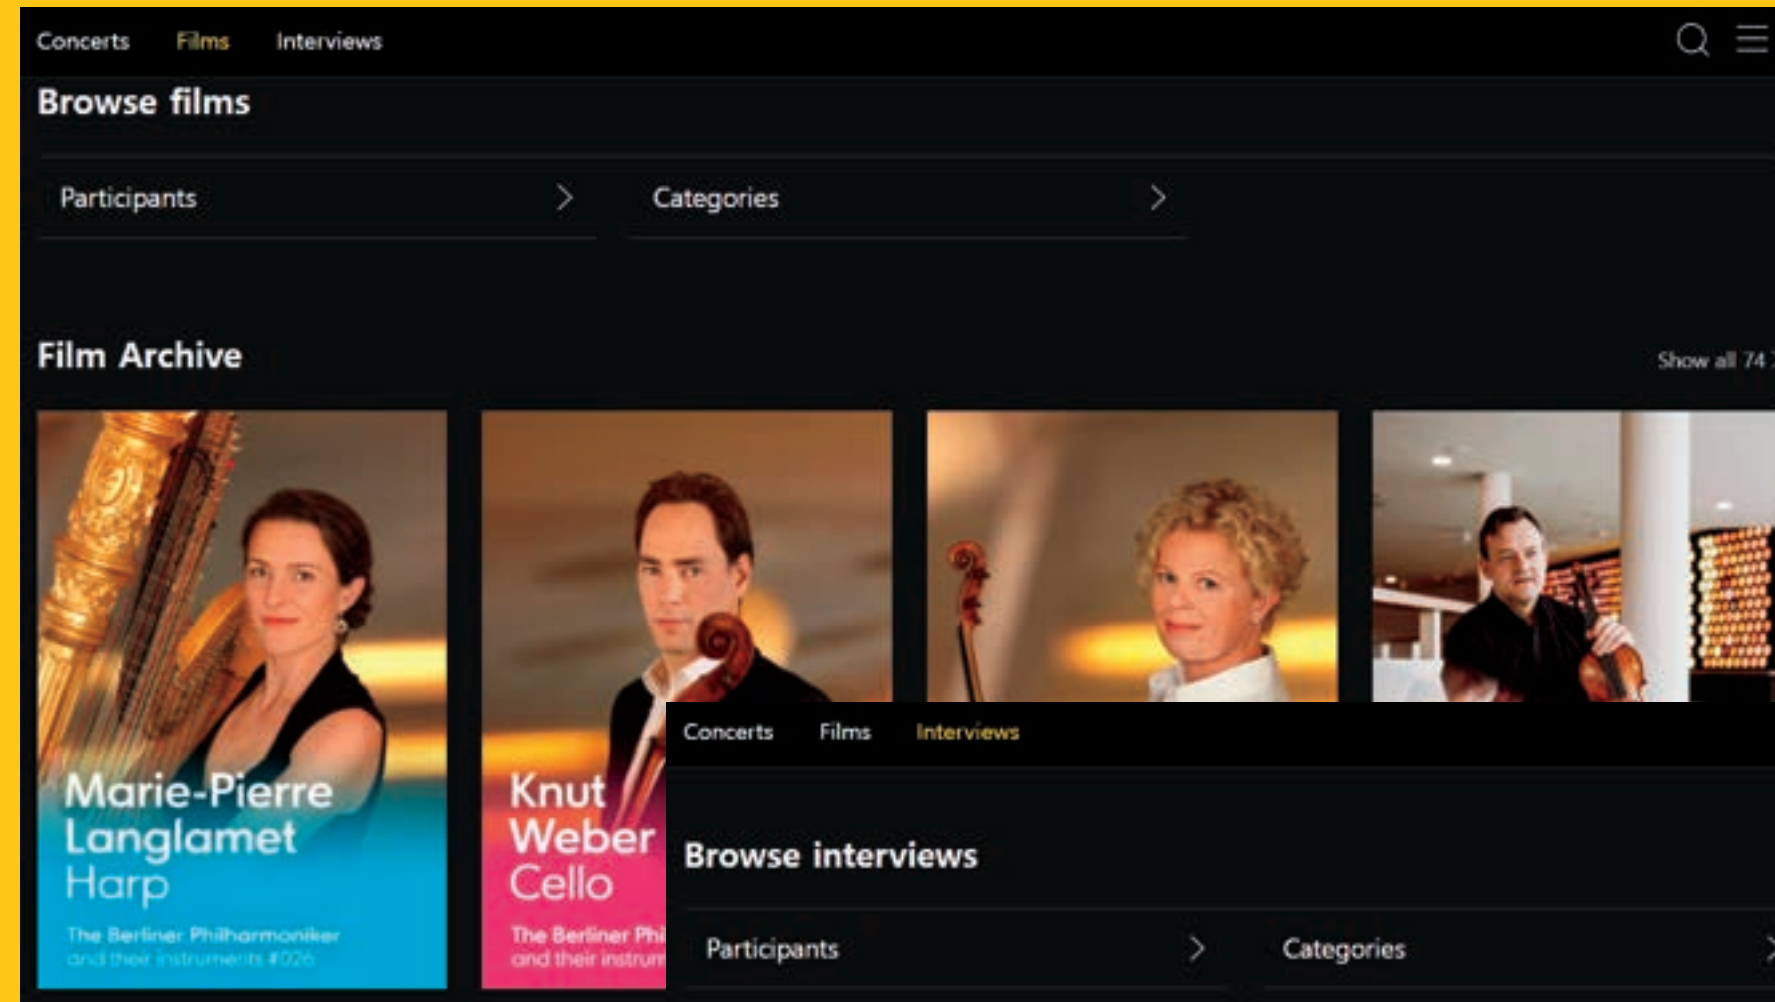

The archive also offers fascinating insights behind the scenes, with numerous interviews with members of the Berliner Philharmoniker and their world-famous guests, as well as portrait and documentary films.