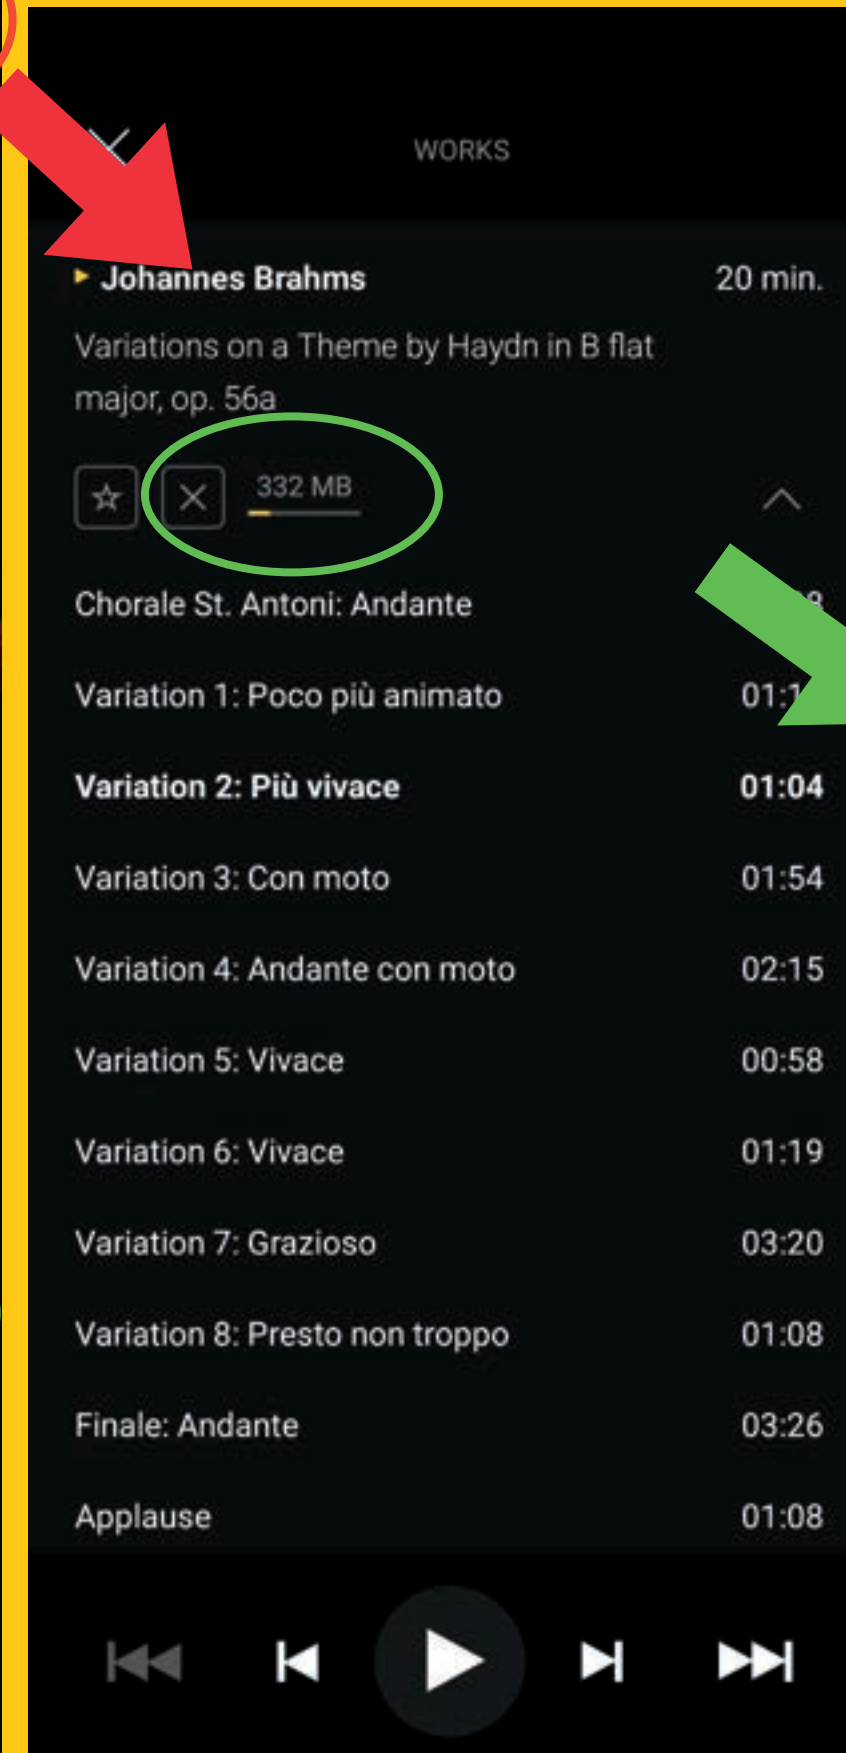

● Audio quality or TV connection

● Offline mode

- Tap the '↓'

- Check the status in 'WORKS'

- Play the downloaded music here:

[Account] → [Downloads]

[WORKS]

[DOWNLOADS]