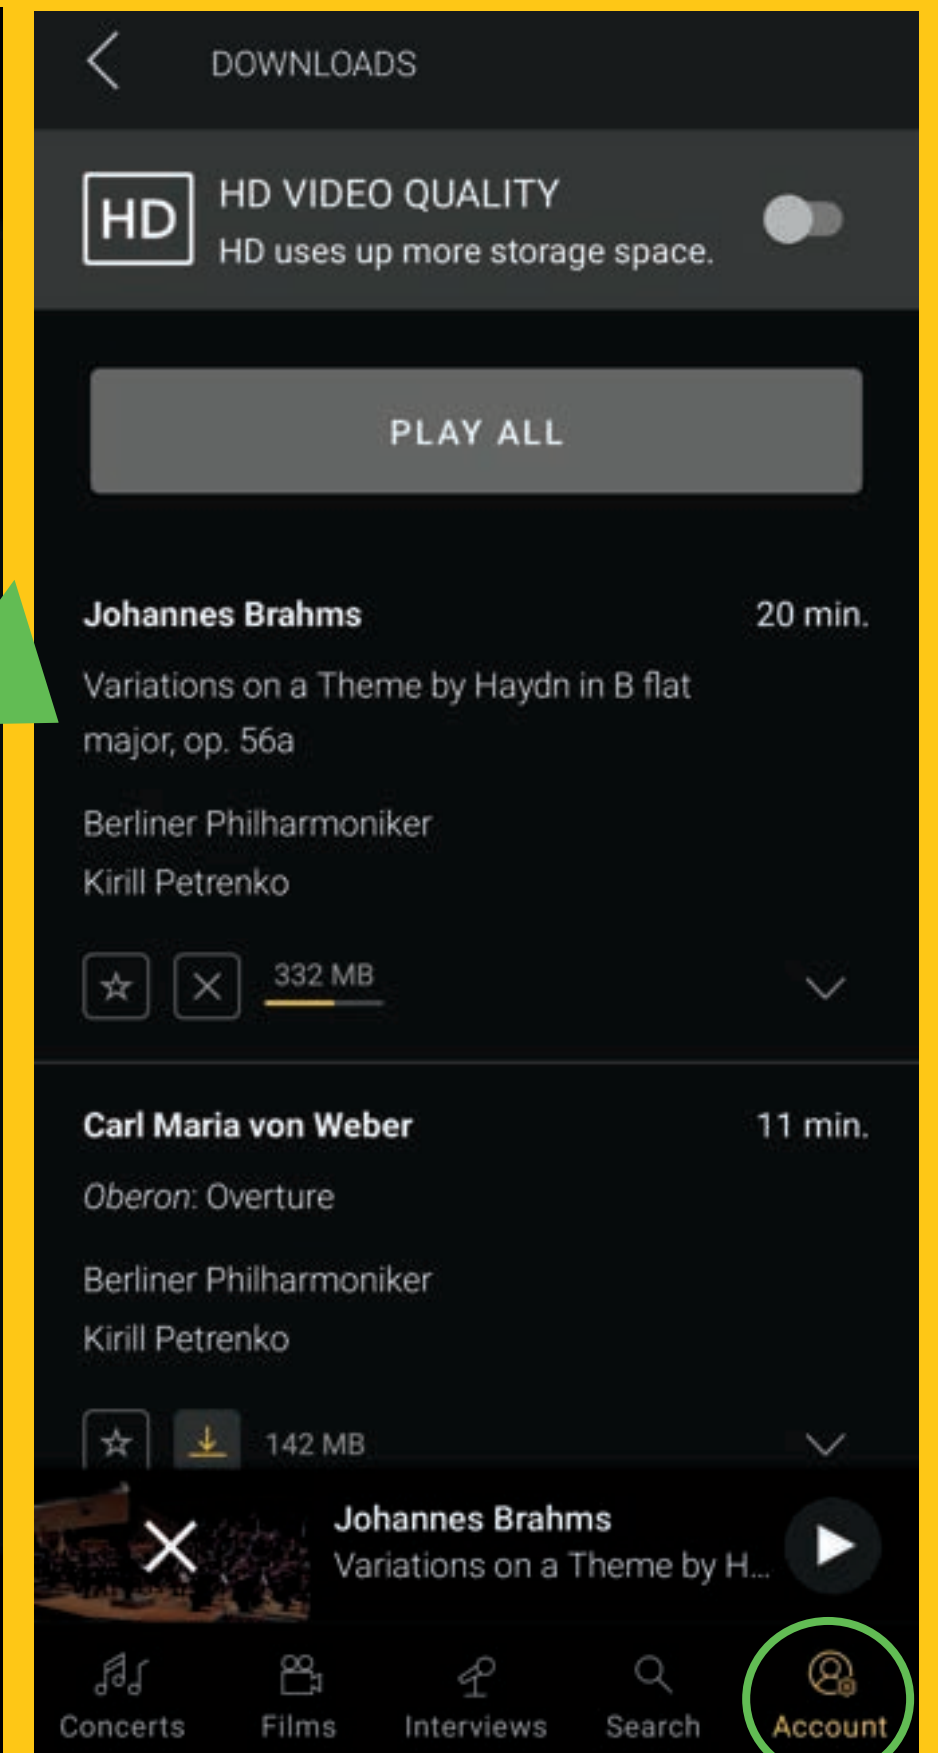

● Audio quality or TV connection

● Offline mode

- Tap the '↓'

- Check the status in 'WORKS'

- Play the downloaded music here:

[Account] → [Downloads]

[WORKS]

[DOWNLOADS]